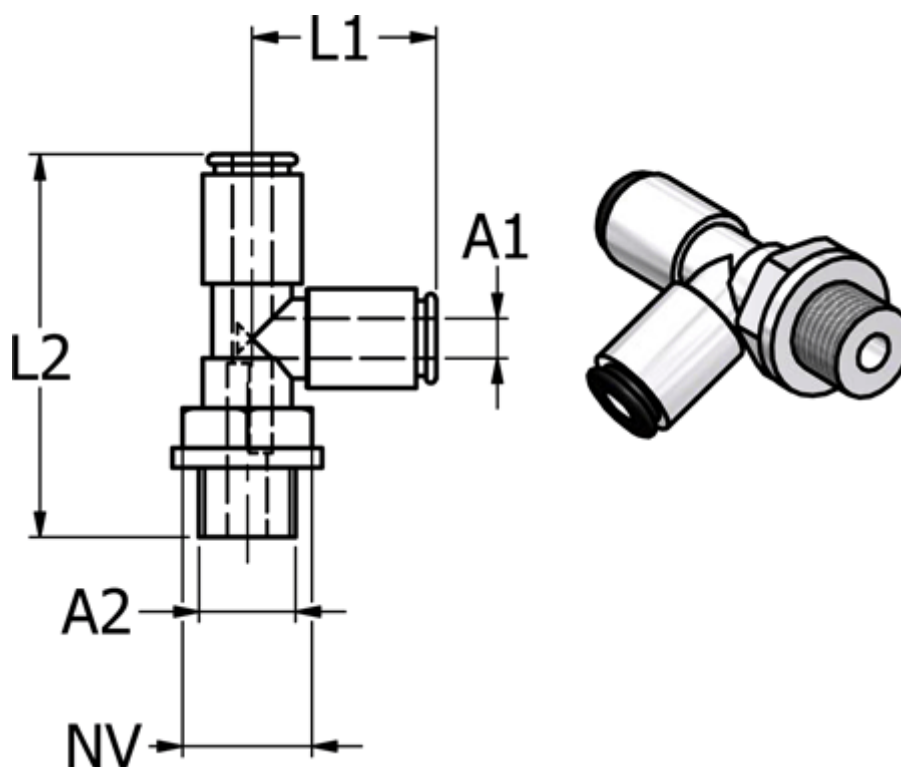

Data Sheet

Article number: 58673803810

Description: Metal fitting 738.038-10, Ø10 - G 3/8"
Tee-connector

Measures

	=
Ext. Hose diameter A1	= 10
L1	= 27.2
L2	= 54.3
NV	= 17
Thread A2	= G 3/8"